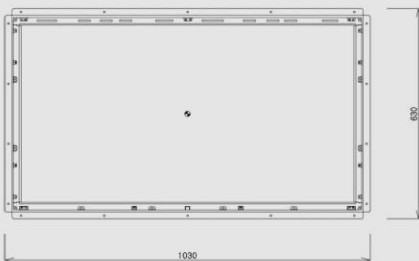

DIMENSIONS

▲ FRONT VIEW