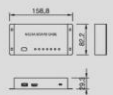

Design and specifications are subject to change without notice

Transparent Monitor 46VTD Display

OTHER VIEW

FRONT VIEW

REAR VIEW

Easy to use

Convenient cabling with
HDMI and USB media board case

SIDE VIEW

DIMENSIONS

▲ FRONT VIEW

▲ SIDE VIEW

▲ TOP VIEW

▲ Media Board Case

RN Electronics Co., Ltd

Add 414, 172, LS-ro, Gunpo-si, Gyeonggi-do, 435-824, Korea

Tel +82-70-4370-4459 Fax +82-31-624-2130 Email info@vurex.net Website www.vurex.net