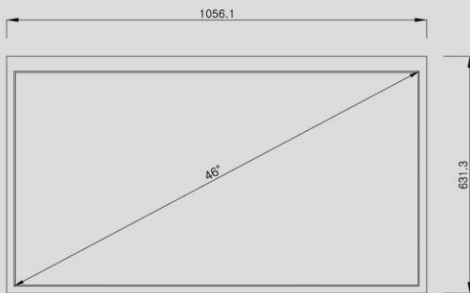

DIMENSIONS

▲ FRONT VIEW

▲ TOP VIEW

▲ Media Board Case

RN Electronics Co., Ltd

Add 414, 172, LS-ro, Gunpo-si, Gyeonggi-do, 435-824, Korea

Tel +82-70-4370-4459 Fax +82-31-624-2130 Email info@vurex.net Website www.vurex.net

RNElectronics