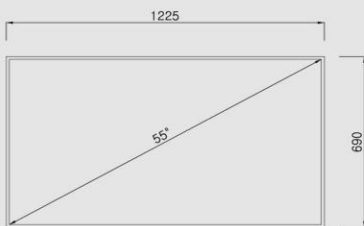

SPECIFICATIONS 55VDWS

Display	Bezel Width	5.5mm (Two Sides)	Features	RS-232C Control	Serial Interface Control Program PC
	Active Display Area	1209.6 x 680.4mm		Filter Type	3D Comb Filter
	Screen Size	55"		Deinterlacing	Yes
	Panel Resolution	1920 x 1080 @60Hz		Noise Reduction	Yes
	Pixel Pitch	0.630 x 0.630 mm		Multi Display Function	PIP / PBP / VOV(Video On Video)
	Brightness	700cd/m ²		Trigger Source Switching	Yes
	Contrast Ratio	3500 : 1		Auto Source Sequencing	Yes
	Viewing Angle (H/V)	178° / 178°		Auto Power Recovery	Yes
	Display Color	16.7 Million		Multi Language	English, Spanish, French, German, Italian
	Response Time (Gray to Gray)	< 8ms			
	Video System	NTSC / PAL			
Interface	Video In / Out (BNC Type)	2 / 2	Dimension	Outline Dimension (W x H x D)	1225 x 690 x 130 mm
	S-Video In	1		Net. Weight	50Kg
	VGA In (15Pin D-Sub)	1	Cabinet	Bezel Color / Cabinet Color	Black / Black
	Component In	1		Case Material	Metal(Electronic galvanized Iron)
	HDMI In	2	Warranty	Part/Labor	2year / 2year
	DVI In	1		MTBF (Approx.)	50,000 Hours
	Audio In (RCA Type)	3(L+R)	Regulations	NRTL, FCC, CE, RoHS	
	PC Stereo In	1		Power	Consumption : < On
Transmitter	RS232C In / Out	1 / 1	Mount		Power Source
		Monitor OSD Control Using PC		VESA™ Mount Size	400 x 200mm
Audio	Built-In Speaker	Yes	Mount Kit	Optional (Wall, Stand, Stand alone, Ceiling, Scissor)	
		Yes (5W x 2)			

LED Video Wall Monitor 55VDWS Display

OTHER VIEW

FRONT VIEW

REAR VIEW

SIDE VIEW

DIMENSIONS

▲ FRONT VIEW

▲ SIDE VIEW

▲ REAR VIEW

▲ TOP VIEW