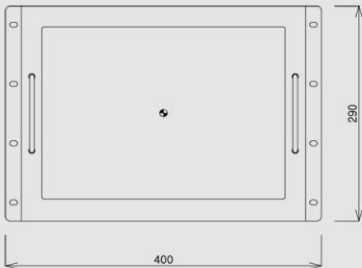

Dimension	Outline Dimension (WXHXD)	400mm x 290mm x 50mm
	Net. Weight	TBA
Cabinet	Cabinet Color	Black
	Case Material	Metal(Electronic galvanized Iron)
Warranty	Part/ Labor	2year / 2year
MTBF(Approx.)		50,000 Hours
Regulations		NRTL, FCC, CE, RoHSurs
Power	Consumption : < On	< 35W
	Electrical Ratings	AC110 ~ 230V(50/60Hz) DC 12V / 3.5A
Circumstance	Operating Temperature	-30℃ to 70℃
	Storage Temperature	-20℃ to 80℃
Mount	VESA Size (HXV)	100mm X 100mm
Option	Touch Sensor	Resistive, Capacitive, SAW Touch

Design and specifications are subject to change without notice

Rack Frame LCD Monitor 15VIR Display

OTHER VIEW

REAR VIEW

SIDE VIEW

DIMENSIONS

▲ FRONT VIEW

▲ REAR VIEW